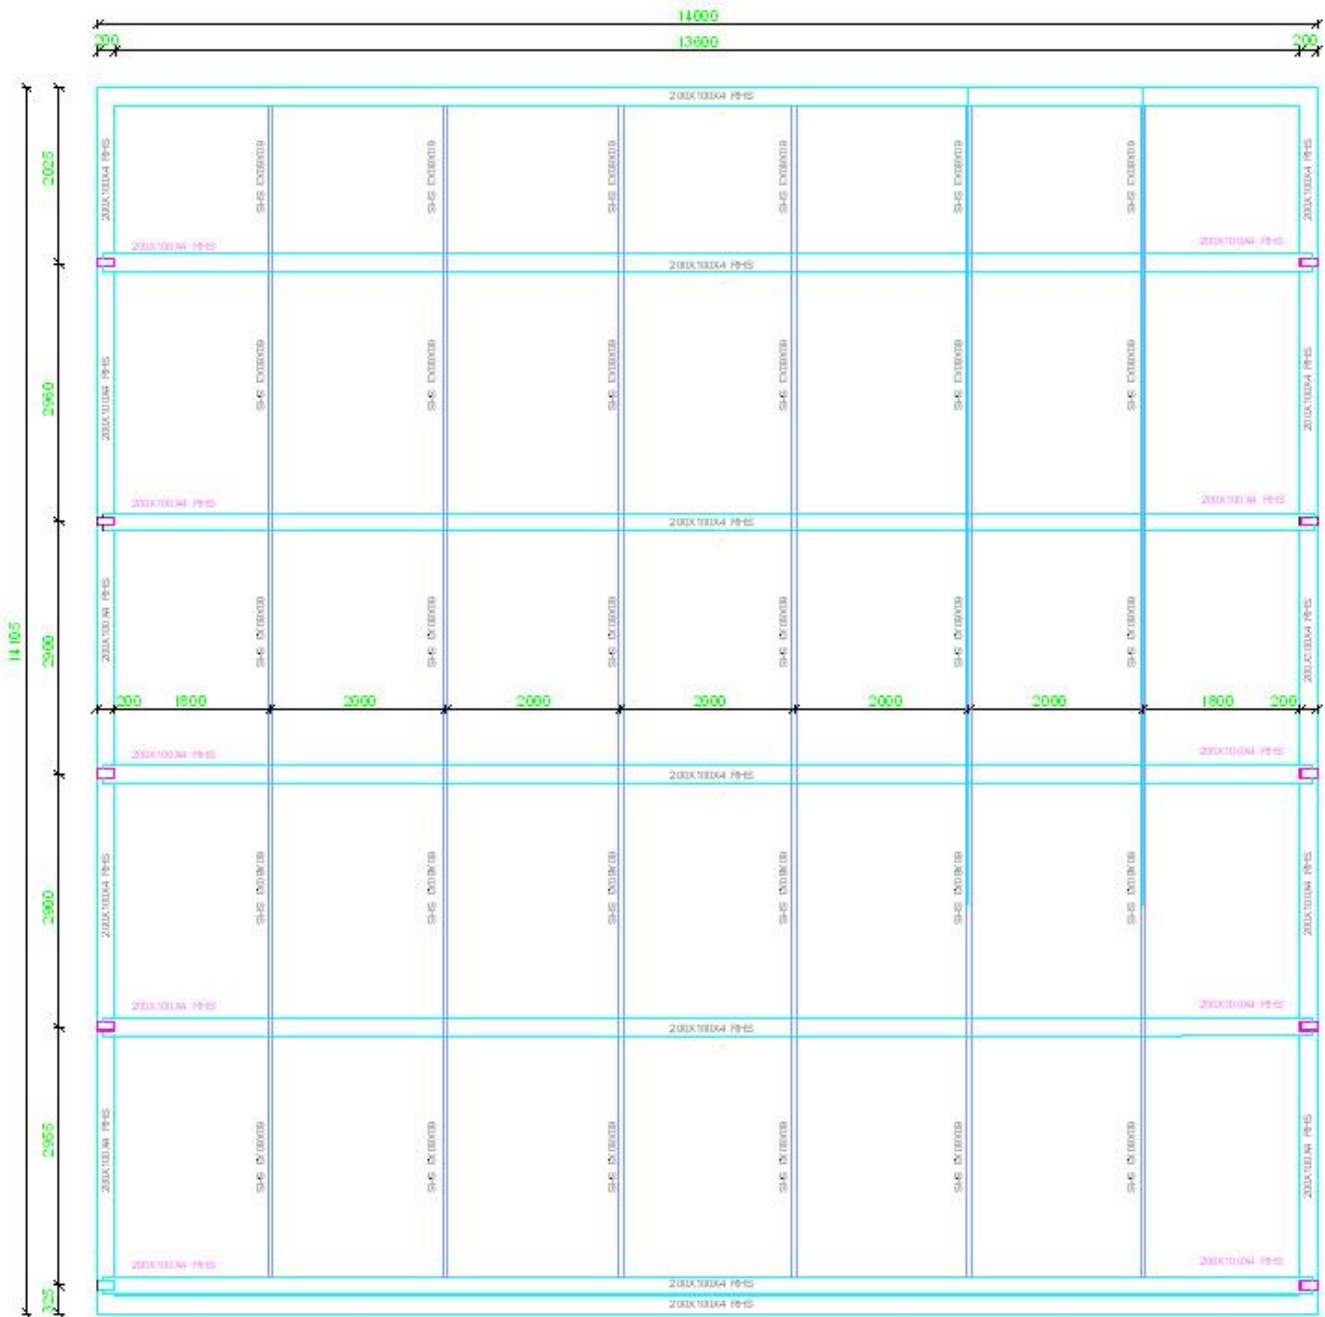

WTM – SOUTH AEGEAN ISLANDS –METAL
CONSTRUCTION

METAL CONSTRUCTION-FIRST FLOOR

METAL CONSTRUCTION-GROUND FLOOR

METAL CONSTRUCTION-FIRST FLOOR

METAL CONSTRUCTION-FIRST FLOOR