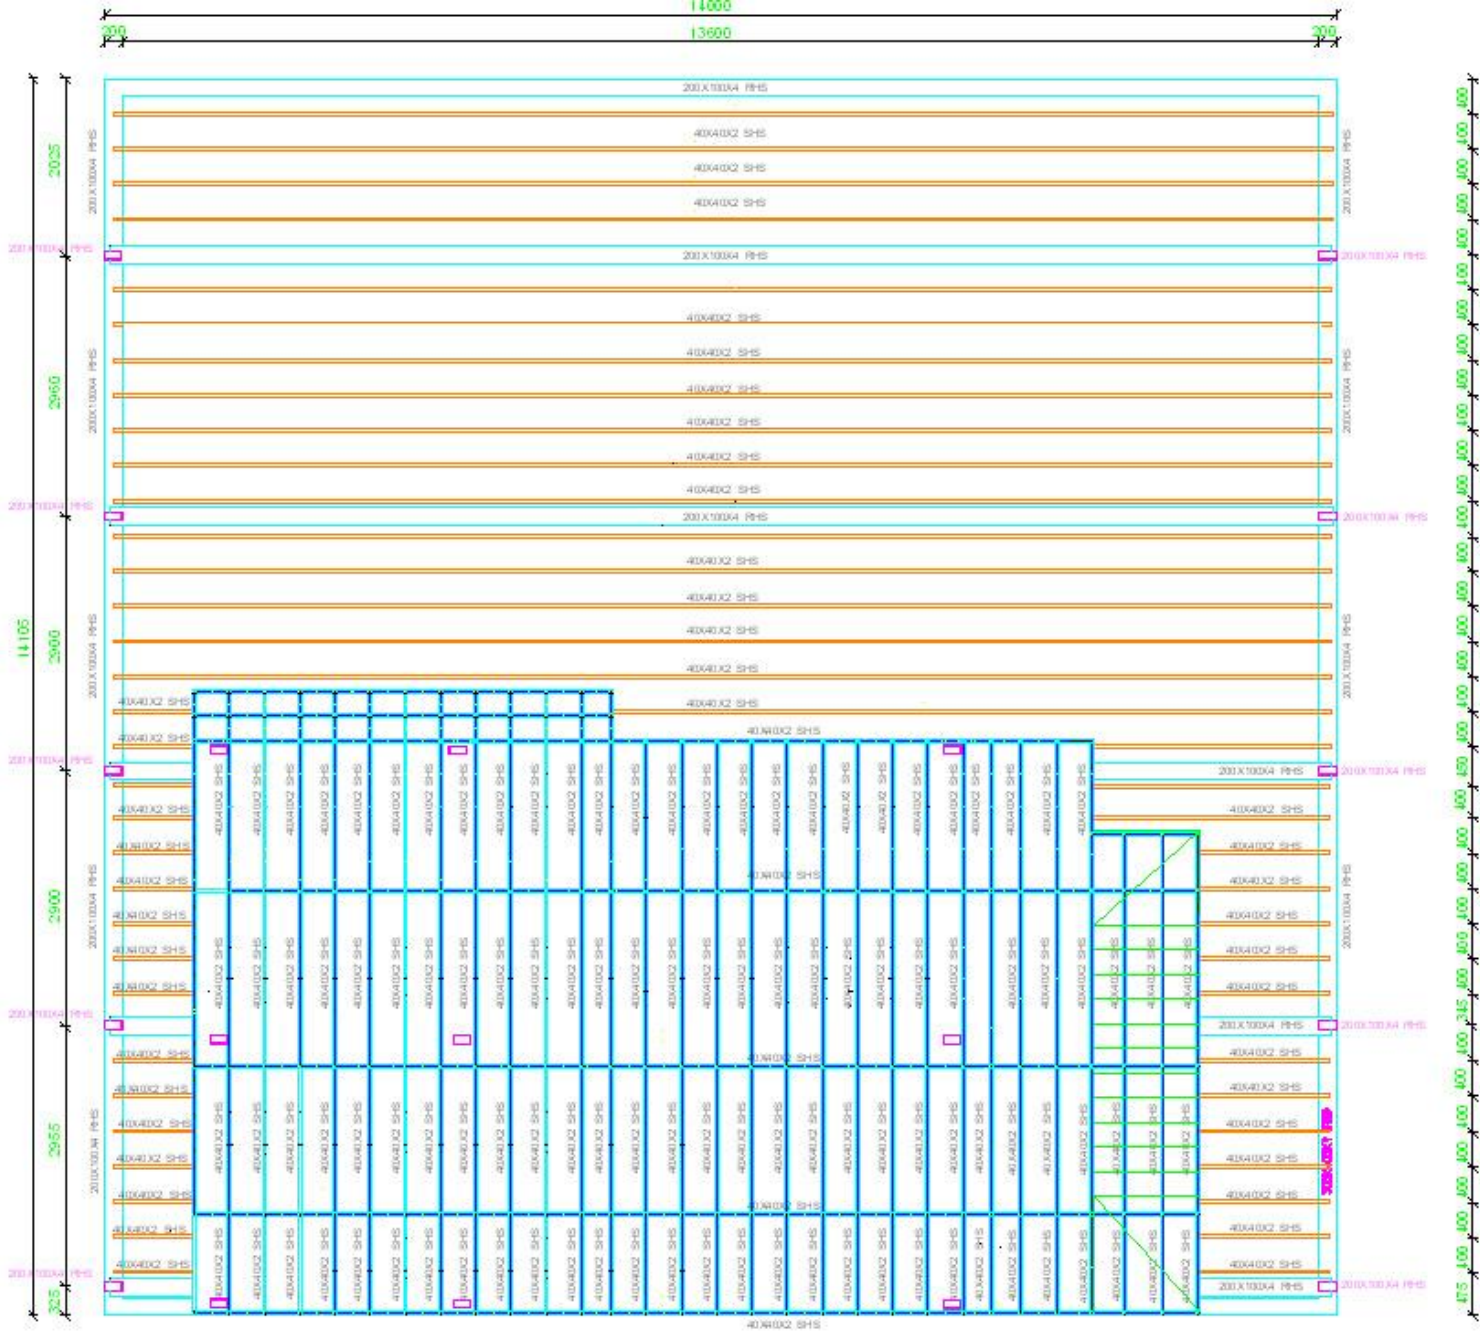

WTM – SOUTH AEGEAN ISLANDS –METAL
CONSTRUCTION

METAL CONSTRUCTION-FIRST FLOOR

METAL CONSTRUCTION-GROUND FLOOR

METAL CONSTRUCTION-FIRST FLOOR

METAL CONSTRUCTION-FIRST FLOOR